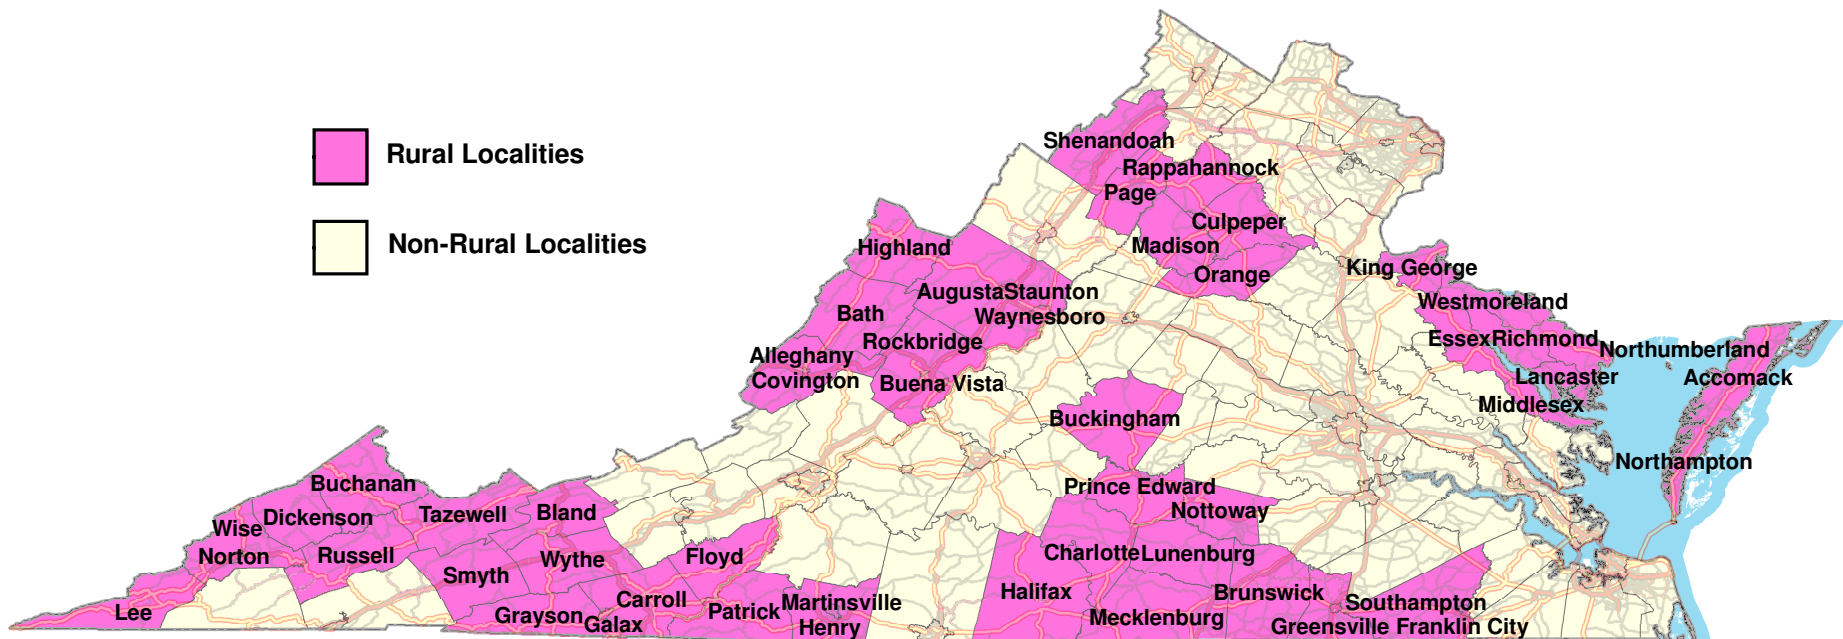

Virginia Rural (Non-Metropolitan) Areas as Defined by the Office of Management and Budget (OMB)*

*Source: Office of Management and Budget (OMB)

All counties/cities that are not designated as parts of Metropolitan Areas (MAs) are considered rural by the OMB.

The current list of MAs, issued in January 2005, is available on the Internet at

<http://www.census.gov/population/www/estimates/metrodef.html>